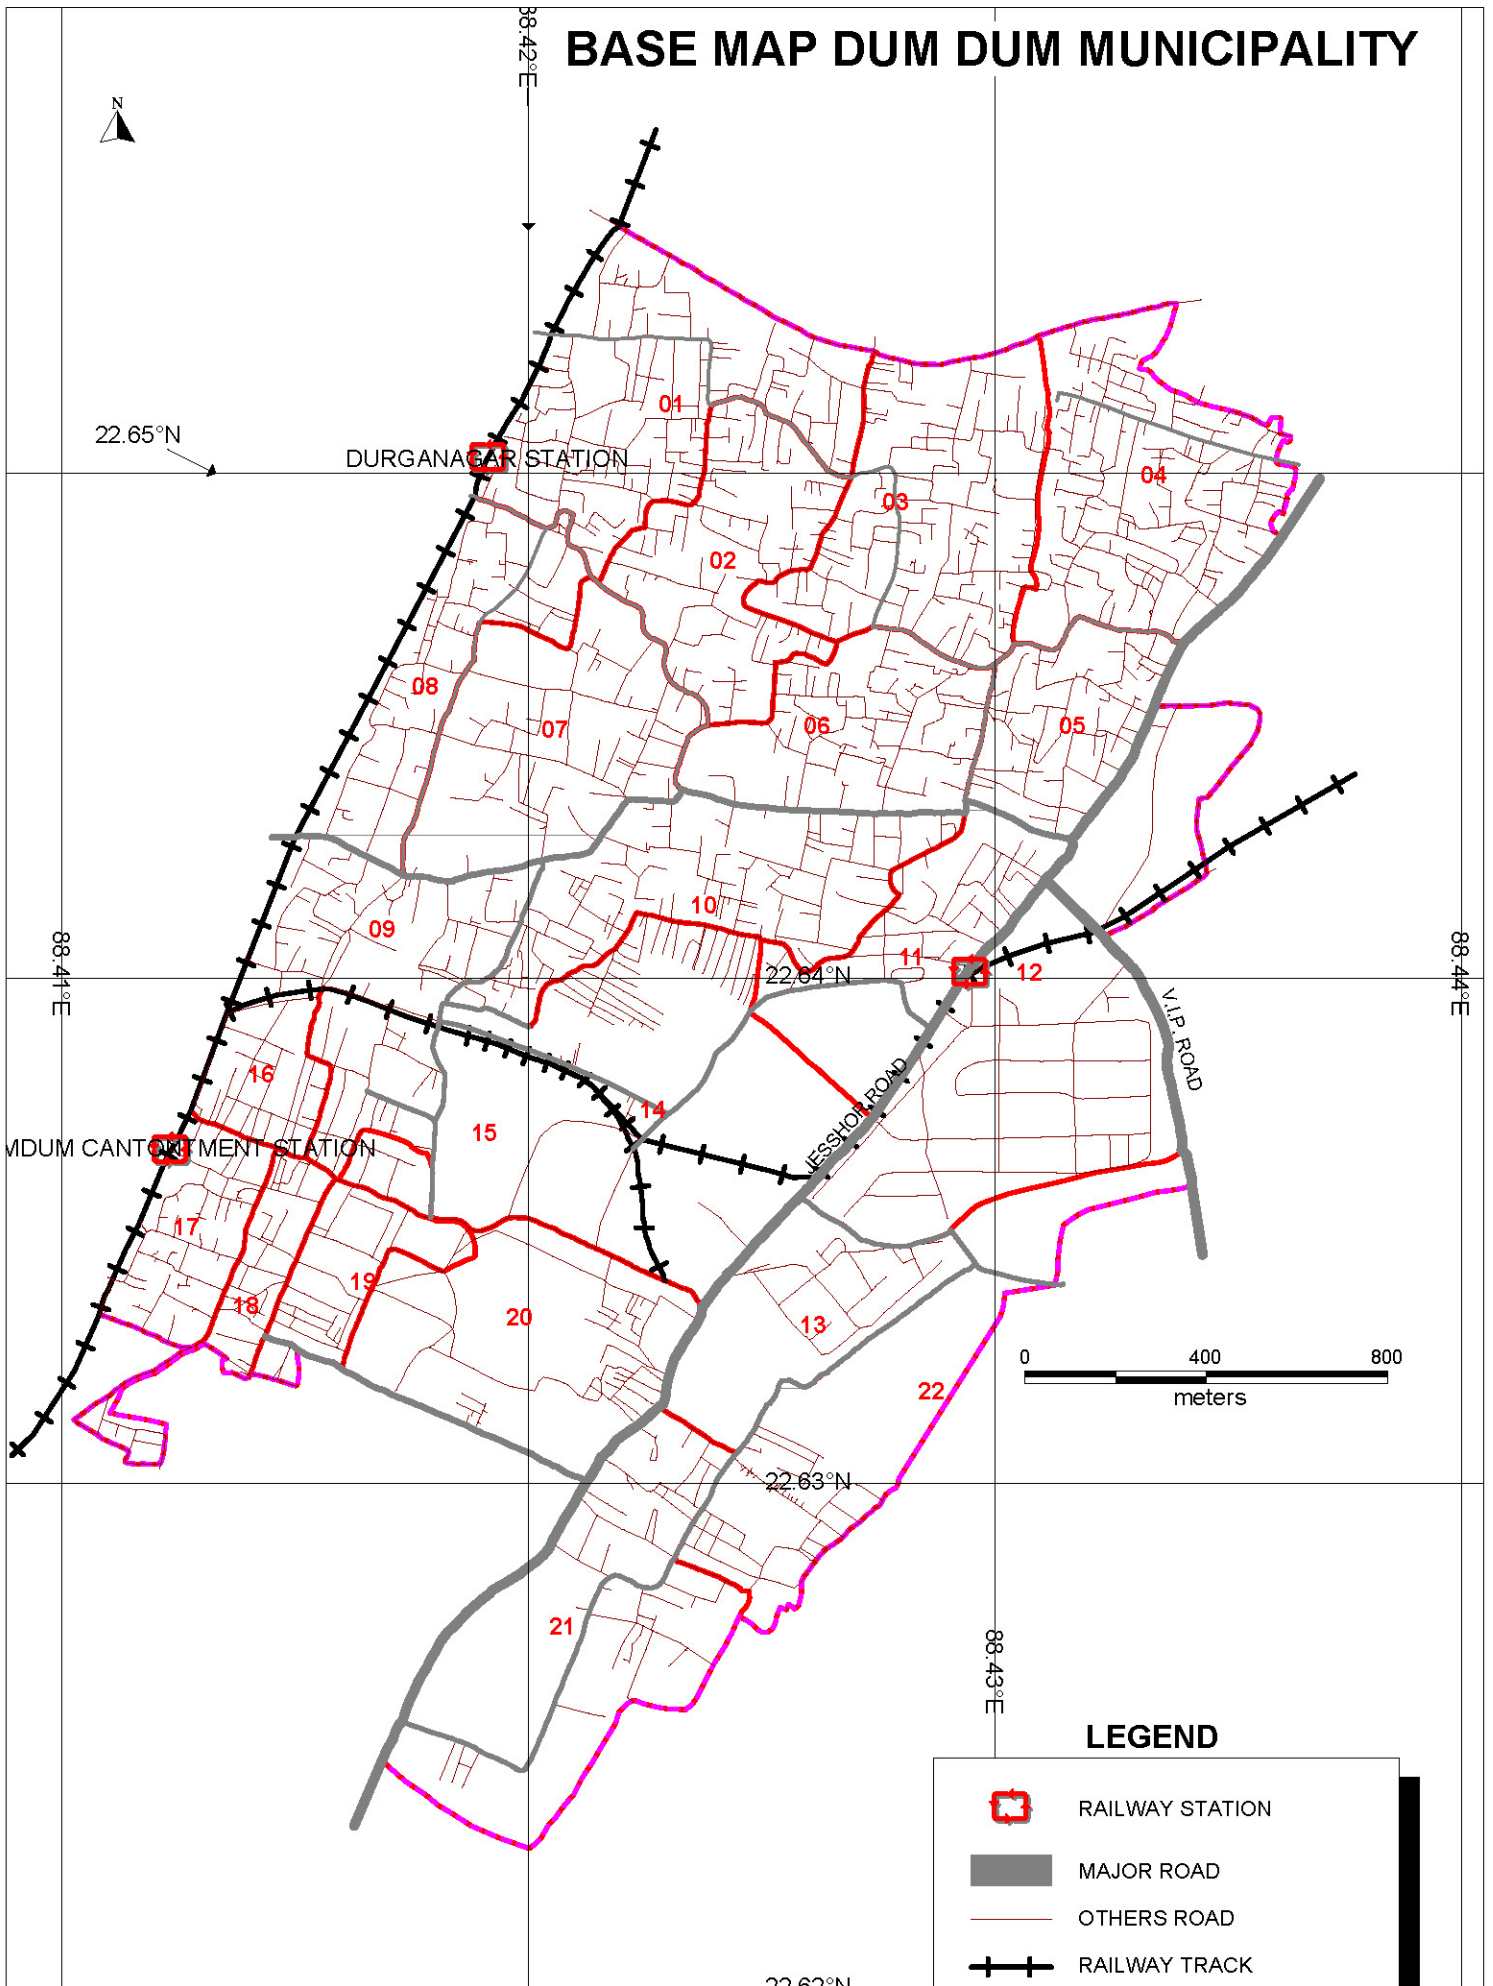

# BASE MAP DUM DUM MUNICIPALITY

**AREA : 9.73 SQ. KM.**  
**ROAD LENGTH : 165 KM.**

### LEGEND

- RAILWAY STATION
- MAJOR ROAD
- OTHERS ROAD
- RAILWAY TRACK
- MUNICIPAL BOUNDARY
- WARD BOUNDARY